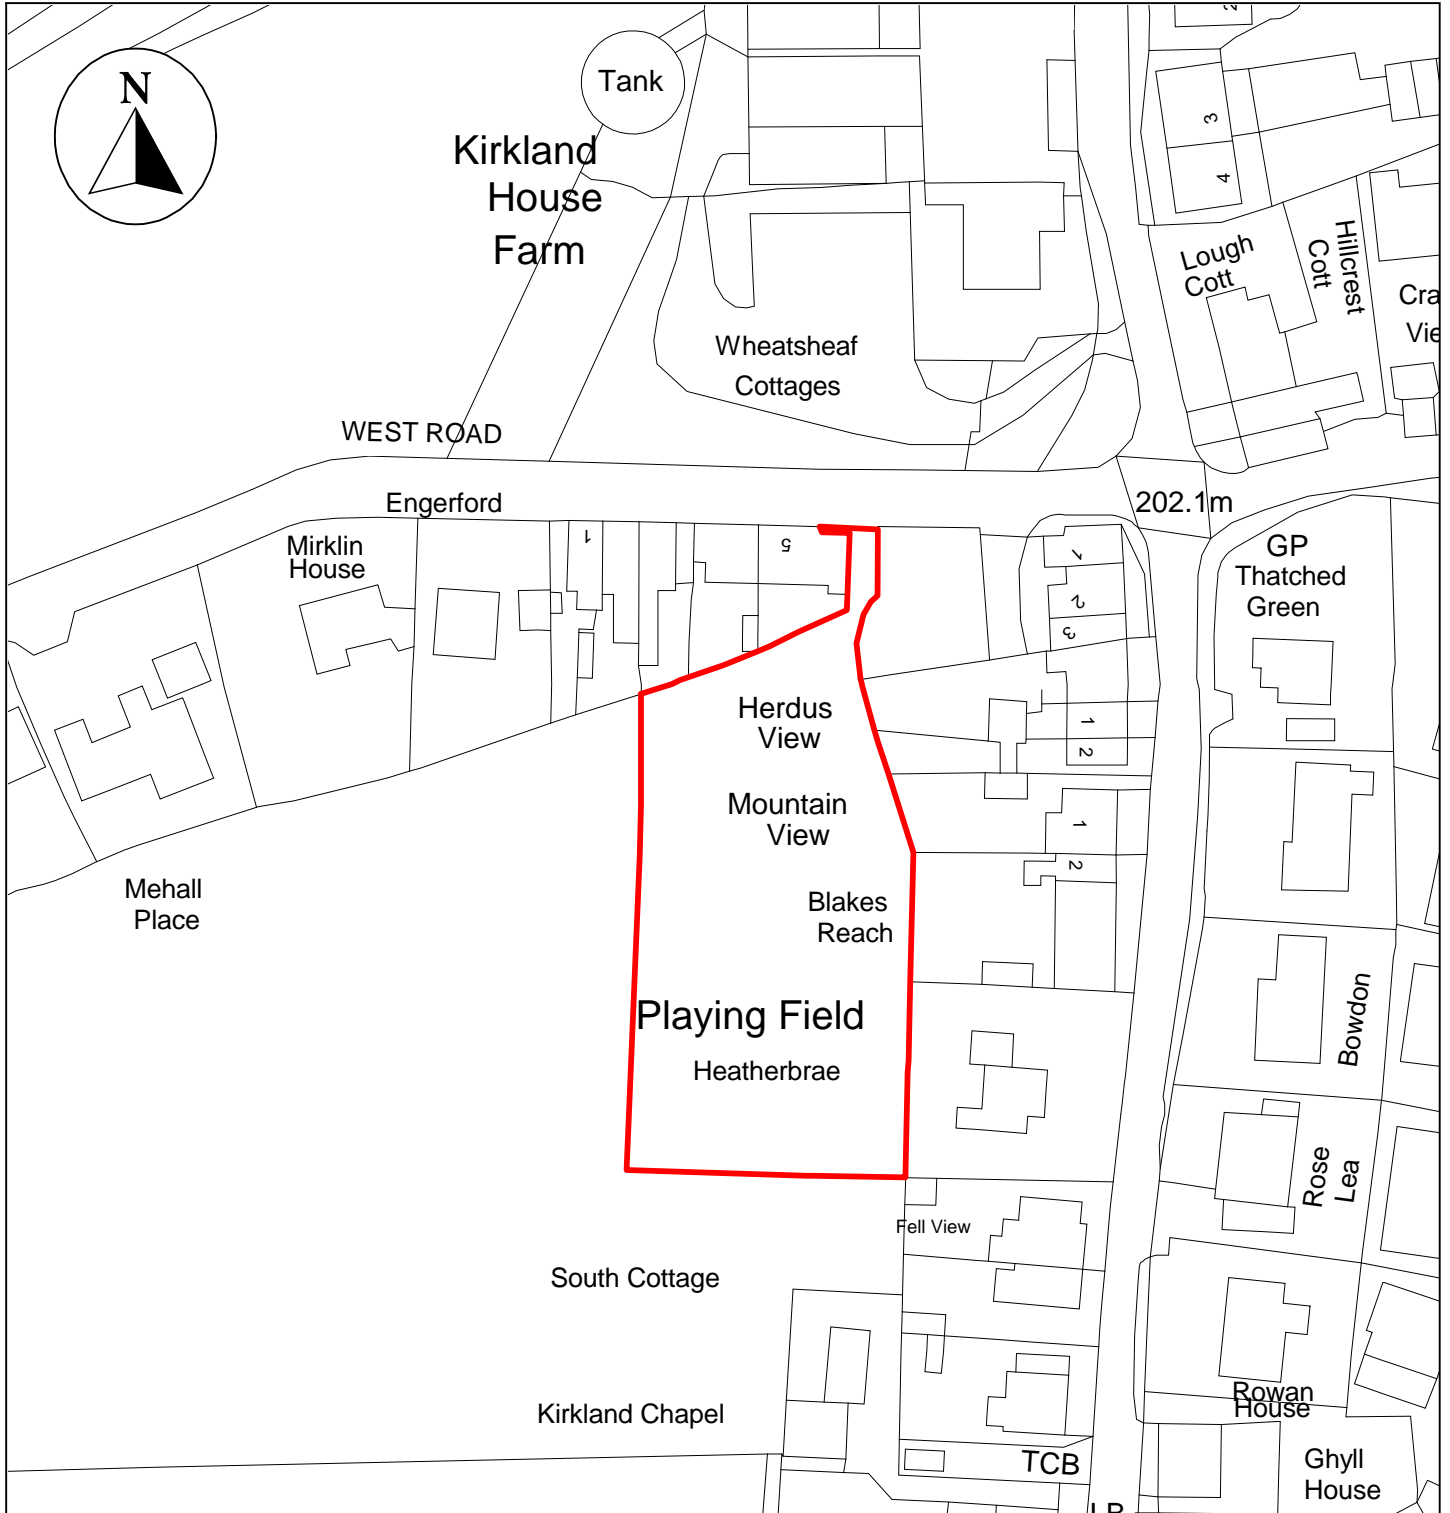

Public Space Protection Order Cumberland Council 2024

ANTI-SOCIAL BEHAVIOUR CRIME AND
POLICING ACT 2014

Land at Kirkland, Frizington, CA26 3XX

Neighbourhoods
Education and Enforcement
Allerdale House
Workington
CA14 3YJ

Scale: 1 : 1,000
Date: February 2024

©crown copyright database rights 2024
ordnance survey AC0000861732